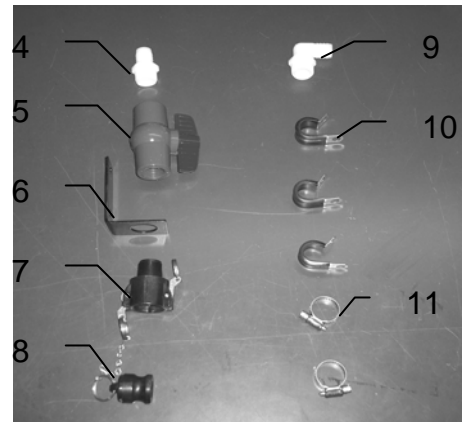

# MOISTURE PAD, DRAIN/FILL AND HOSES PARTS BREAKDOWN

Ref#	Description	Part #	Qty
1	Plastic Pad	006-4641F	2
2	Moisture Disc	006-4641H	2
3	Plastic Bushing	006-4641G	2
4	Plastic Isolator	006-4641I	2
5	1/2X4 1/2" Carriage Bolt		2
6	Moisture Cable	006-4640G	1
1-5	Moisture Pad Assembly	030-4643	2

Ref	Description	Part#	Qty	Ref	Description	Part#	Qty
1	Triple weld hose (from pumps to tips)	002-9016	15ft	6	Valve holder	001-6702H	1
		002-9016B	15ft				
		002-9016G	15ft				
	Hose assembly (3 hose assembly)	030-9016RB	1	7	Female coupler	002-2204A	1
2	1/2" Hose (tank to filter)	002-9001	6ft	8	Male coupler	002-2205G	1
3	3/4" hose (drain/fill line)	002-9002	6ft	9	Elbow	003-EL3434	1
4	Straight fitting	003-A3434	1	10	Jiffy Clip	008-9010	3
5	Ball valve	002-2200	1	11	Hose clamp	003-9004	2