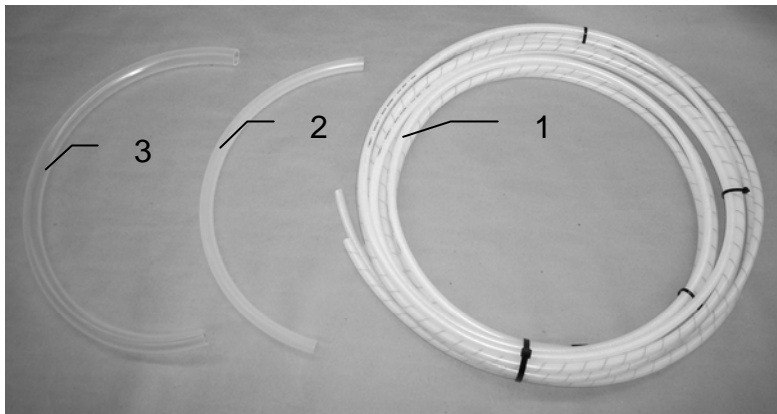

# MOISTURE PAD, DRAIN/FILL AND HOSES PARTS BREAKDOWN

Ref#	Description	Part #	Qty
1	Plastic Pad	006-4641F	2
2	Moisture Disc	006-4641H	2
3	Plastic Bushing	006-4641G	2
4	Plastic Isolator	006-4641I	2
5	1/2X4 1/2" Carriage Bolt		2
6	Moisture Cable	006-4640G	1
1-5	Moisture Pad Assembly	030-4643	2

Ref	Description	Part#	Qty	Ref	Description	Part#	Qty
1	Triple weld hose (from pumps to tips)	002-9016	15ft	6	Valve holder	001-6702H	1
		002-9016B	15ft				
		002-9016G	15ft				
	Hose assembly (3 hose assembly)	030-9016RB	1	7	Female coupler	002-2204A	1
2	1/2" Hose (tank to filter)	002-9001	6ft	8	Male coupler	002-2205G	1
3	3/4" hose (drain/fill line)	002-9002	6ft	9	Elbow	003-EL3434	1
4	Straight fitting	003-A3434	1	10	Jiffy Clip	008-9010	3
5	Ball valve	002-2200	1	11	Hose clamp	003-9004	2