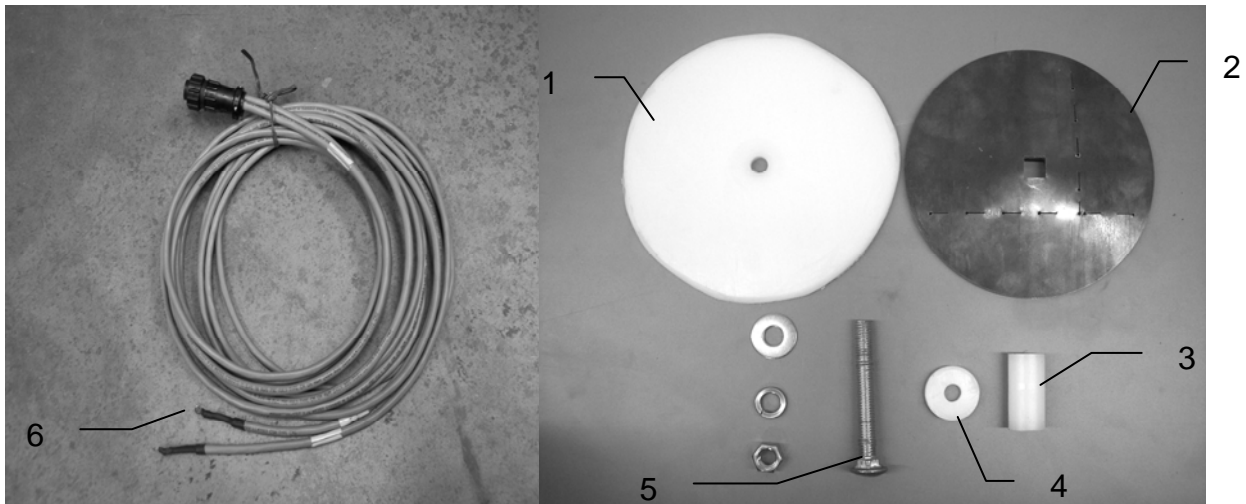

# MOISTURE PAD, DRAIN/FILL AND HOSES PARTS BREAKDOWN

Ref#	Description	Part #	Qty
1	Plastic Pad	006-4641F	2
2	Moisture Disc	006-4641H	2
3	Plastic Bushing	006-4641G	2
4	Plastic Isolator	006-4641I	2
5	1/2X4 1/2" Carriage Bolt		2
6	Moisture Cable	006-4640G	1
1-5	Moisture Pad Assembly	030-4643	2

Ref	Description	Part#	Qty	Ref	Description	Part#	Qty
1	Triple weld hose (from pumps to tips)	002-9016	15ft	6	Valve holder	001-6702H	1
		002-9016B	15ft				
		002-9016G	15ft				
	Hose assembly (3 hose assembly)	030-9016RB	1	7	Female coupler	002-2204A	1
2	1/2" Hose (tank to filter)	002-9001	6ft	8	Male coupler	002-2205G	1
3	3/4" hose (drain/fill line)	002-9002	6ft	9	Elbow	003-EL3434	1
4	Straight fitting	003-A3434	1	10	Jiffy Clip	008-9010	3
5	Ball valve	002-2200	1	11	Hose clamp	003-9004	2